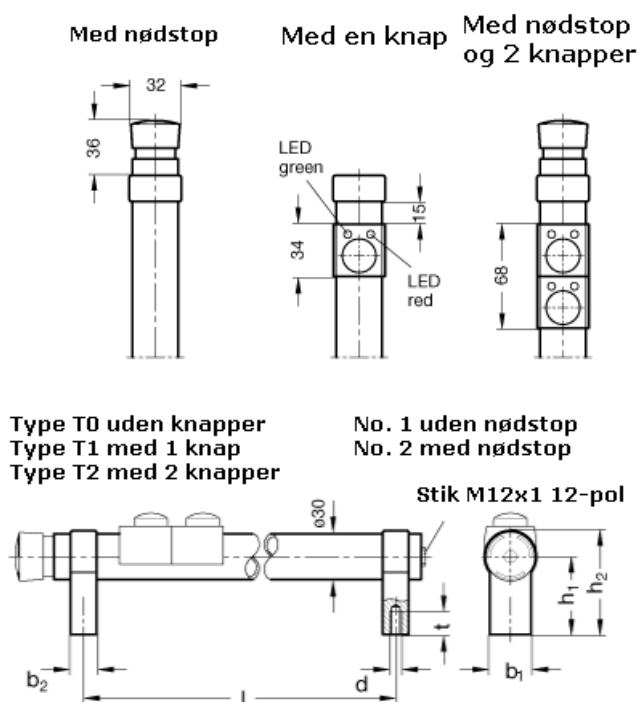

Article number: 201023020002

Description: E+G Tubular handles with switches
GN 331-200-EL-T0-2

Measures

$b_1 = 27$
 $b_2 = 17$
 $d = M 8$
 $h_1 = 51$
 $h_2 = 68$
 $l = 200$
 $t = 15$